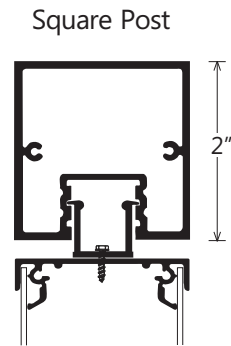

Series 300-2

2" deep aluminum post & panel sign

Removable Post Caps
Allow panels to slide
up and out of posts
0", 3/8", 3/4"

Three Reveal Positions
0", 3/8", 3/4"

Non-illuminated
Variable size, up to approx. 32 sq. ft.
2" deep panel with flush or removable .090" aluminum faces
2" square posts
Optional reveal at post to panel connection
Baked 2-part acrylic polyurethane finish
Direct burial or base-plate mounting