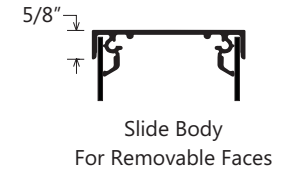

Series 300-2

2" deep aluminum post & panel sign

Removable Post Caps
Allow panels to slide
up and out of posts
0", 3/8", 3/4"

Three Reveal Positions
0", 3/8", 3/4"

Non-illuminated
Variable size, up to approx. 32 sq. ft.
2" deep panel with flush or removable .090" aluminum faces
2" square posts
Optional reveal at post to panel connection
Baked 2-part acrylic polyurethane finish
Direct burial or base-plate mounting