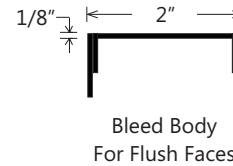

Series 300-2

2" deep aluminum post & panel sign

Removable Post Caps
Allow panels to slide
up and out of posts
0", 3/8", 3/4"

Three Reveal Positions
0", 3/8", 3/4"

Non-illuminated
Variable size, up to approx. 32 sq. ft.
2" deep panel with flush or removable .090" aluminum faces
2" square posts
Optional reveal at post to panel connection
Baked 2-part acrylic polyurethane finish
Direct burial or base-plate mounting